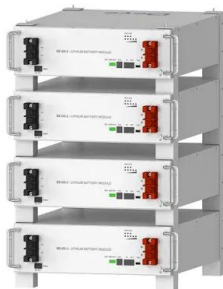

Deye Official Store

10 years warranty