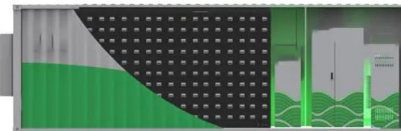

[IP55 Outdoor Battery Storage Cabinets](#)

The design of ip55 outdoor battery storage cabinet often incorporates ventilation systems or cooling fans to maintain an optimal temperature, further enhancing the reliability and performance of the housed electronics.