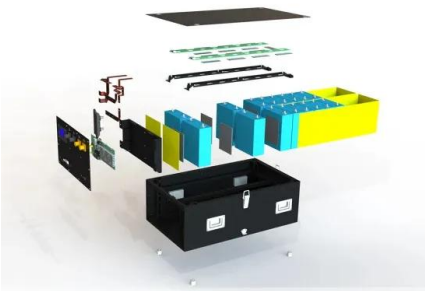

[Lithium Storage Base Station Cabinets , Huijue Group E-Site](#)

As 5G networks expand globally, lithium storage base station cabinets have become critical infrastructure. But here's the dilemma: How can operators balance the need for reliable power with ...

Energy storage cabinet

Huijue's Energy Cabinet for industrial, commercial & home use. Combining efficiency, safety, and scalability, it meets your power needs with optimized usage and real-time monitoring.

LFP 48V 100Ah

[Lithium Ion Battery Storage Cabinet LBSC-A11](#)

Our Lithium Ion Battery Storage Cabinet is designed to provide a stable ...