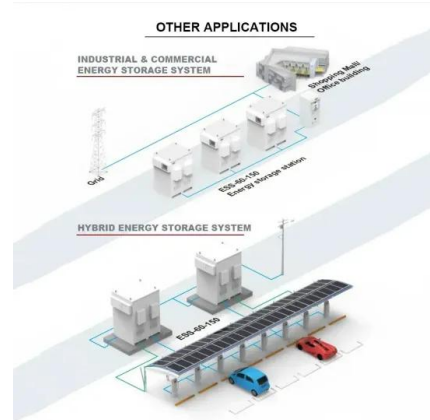

[40 Feet Industrial Commercial Container Energy Storage System off ...](#)

Our latest Energy Storage Cabinet is designed for both on-grid and off-grid applications, combining advanced LFP (LiFePO4) battery technology with intelligent EMS protection for maximum ...

Contact Us

For catalog requests, pricing, or partnerships, please visit:
<https://www.motocykle3city.pl>