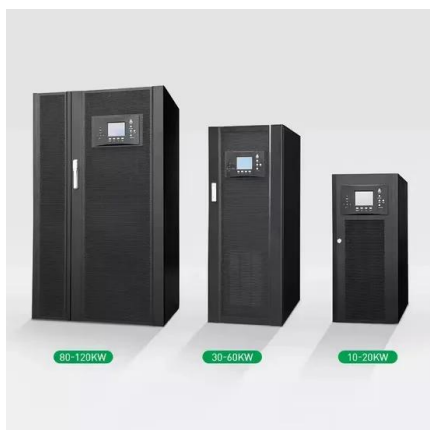

[BANDAR SERI BEGAWAN PNEUMATIC ENERGY STORAGE ...](#)

Photovoltaic energy storage cabinets are designed specifically to store energy generated from solar panels, integrating seamlessly with photovoltaic systems. [pdf]