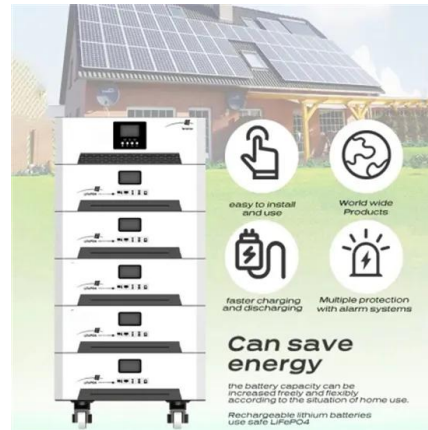

Alofi Photovoltaic Project Energy Storage BESS

Alofi Photovoltaic Project Energy Storage BESS

[Alofi energy storage battery](#)

Knowing how energy storage systems integrate with solar panel systems -as well as with the rest of your home or business-can help you decide whether energy storage is right for you..

[BATTERY STORAGE ALOFI, Solar Power Solutions](#)

Blade Batteries boast a higher energy density compared to traditional lithium-ion batteries, allowing for greater energy storage in a smaller footprint. This increased energy density translates to extended ...

Battery energy storage connects to DC-DC converter. DC-DC converter and solar are connected on common DC bus on the PCS. Energy Management System or EMS is responsible to ...

[Wordle Unlimited , One Site. All Wordle Versions](#)

[Solar Photovoltaic Project Battery Energy Storage System \(BESS\)](#)

Understand why photovoltaic power plants and commercial and industrial photovoltaic projects must be equipped with battery energy storage, from stabilizing the grid, improving self ...