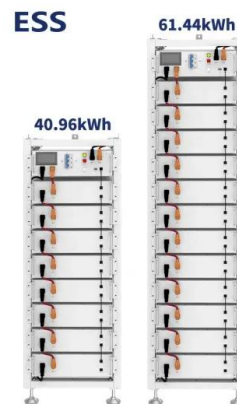

[100KWH/215KWH 768v 280Ah 3phase HV outdoor LiFePo4 BESS](#)

Outdoor Installation: The EG BESS is designed for outdoor installations, making it ideal for various commercial and industrial applications. It is housed in a durable enclosure that protects it from ...

[How much is the custom price of outdoor communication battery ...](#)

Outdoor Telecom Cabinets are rugged enclosures designed to protect telecommunications equipment from environmental factors while providing secure access for maintenance.