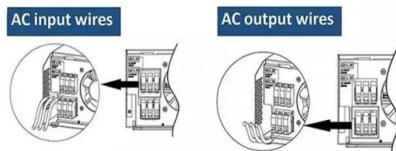

[120V/220V 500va 300W UPS Power with Built-in 12V 7ah Battery ...](#)

We specialize in manufacturing and supplying UPS, Power inverter, Battery charger, Battery, Solar street lamp kit, solar power system, AC voltage regulator, and other electrical power products.

[Can a 12V 7Ah UPS Inverter (220v) run with a 14.8V 150Ah Battery](#)

In this video I will do a test to find out if a 600va computer UPS inverter can handle 14.8 v 150Ah truck battery because it is designed to operate with a 12 volts 7ah battery.