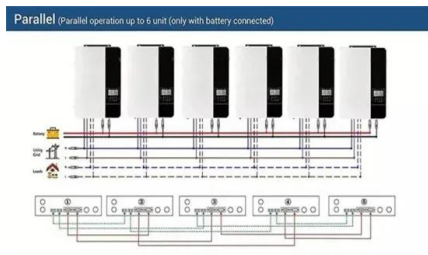

[120V/220V 500va 300W UPS Power with Built-in 12V 7ah Battery ...](#)

We specialize in manufacturing and supplying UPS, Power inverter, Battery charger, Battery, Solar street lamp kit, solar power system, AC voltage regulator, and other electrical power products.

[Can a 12V 7Ah UPS Inverter (220v) run with a 14.8V 150Ah Battery](#)

In this video I will do a test to find out if a 600va computer UPS inverter can handle 14.8 v 150Ah truck battery because it is designed to operate with a 12 volts 7ah battery.