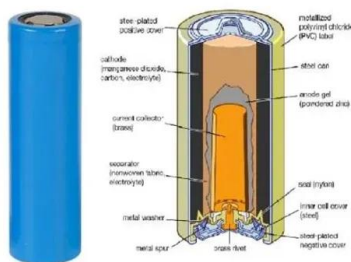

[1.2MWh+600KW C& I BESS with Solar and Diesel Generator ...](#)

This 1.2MWh/600kW all-in-one C& I energy storage cabinet utilizes Lithium Iron Phosphate (LFP) battery technology, featuring scalable capacity from 1MWh to 10MWh with 500kW rated power output.

[Industrial and Commercial Energy Storage System](#)

LiFePO4 Battery capacity 1200kWh. 600KW power PCS inverter system. The entire system measures 6.35 × 2.75 × 2.5M. Equipped with photovoltaic MPPT interface, PCS, STS (grid connected and off ...