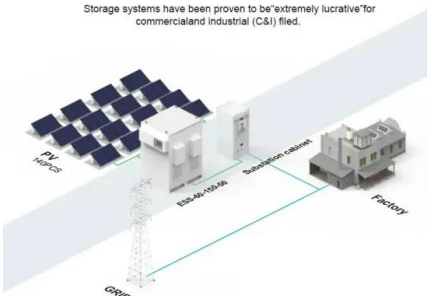

BASIC APPLICATION

[Outdoor Cabinets, nVent SCHROFF](#)

Outdoor IP55 cabinets act as a robust fortress, shielding the sensitive components of energy storage systems from harsh weather conditions, temperature extremes, moisture, and dust.