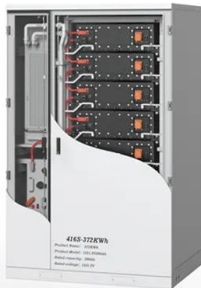

600kW inverter cabinet in west africa