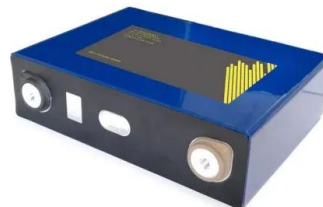

[Customized Cabinet Lithium Battery 40kWh](#)

All-in-one 40kWh lithium battery energy storage cabinet system developed for demand regulation, industrial and commercial energy storage.

[Solis ESS 460V 105Ah 210Ah 32Kw 40Kwh 48Kwh 64Kwh ...](#)