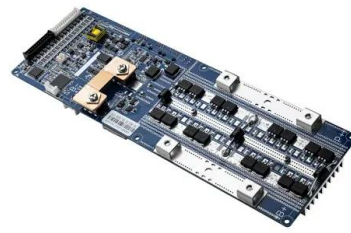

[Li-Ion Battery Softpack 10S4P 36V 20Ah 100A](#)

Li-Ion Battery Softpack 36V 20Ah 100A delivers robust energy storage and exceptional performance for e-mobility, energy storage systems, and portable power applications.