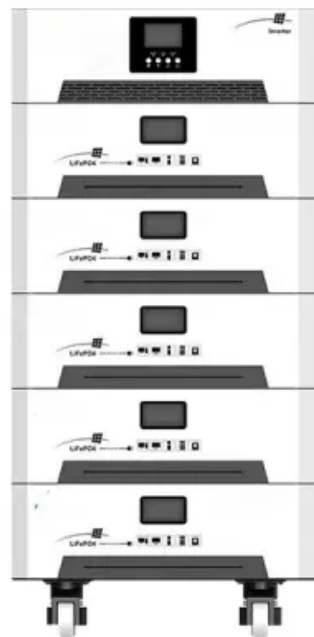

30kWh outdoor telecom cabinet for south asian emergency command

Positive

Back

30kWh outdoor telecom cabinet for south asian emergency commar

[Mission Critical Outdoor Telecom Cabinets . nVent SCHROFF](#)

These cabinets are constructed using high-quality materials and fortified with secure locking mechanisms, tamper-evident seals, and intrusion detection systems to deter unauthorized entry.

[30ru IP55 IP54 Waterproof Power Supply Network Telecom Enclosure ...](#)

AZE 30RU 750mm Wide x 750mm Deep
OUTDOOR Integrated Cabinet (20U Equipment Space and Battery Storage Space) with AC500W Air Conditioner Mounted on the Front Door IP55 Rated,Grey.