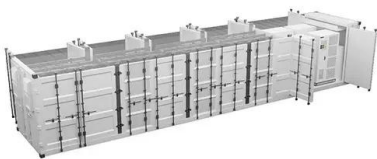

30kWh outdoor telecom cabinet for south asian emergency command

Positive

Back

30kWh outdoor telecom cabinet for south asian emergency commar

[Mission Critical Outdoor Telecom Cabinets . nVent SCHROFF](#)

These cabinets are constructed using high-quality materials and fortified with secure locking mechanisms, tamper-evident seals, and intrusion detection systems to deter unauthorized entry.

[30ru IP55 IP54 Waterproof Power Supply Network Telecom Enclosure ...](#)

AZE 30RU 750mm Wide x 750mm Deep
OUTDOOR Integrated Cabinet (20U Equipment Space and Battery Storage Space) with AC500W Air Conditioner Mounted on the Front Door IP55 Rated,Grey.

[10~30KWh, Outdoor Photovoltaic Energy Cabinet, Base Station Energy](#)

These cabinets are ideal for outdoor base stations in remote, mountainous, or desert regions, especially where grid power is absent, unstable, or costly. They are also used for border security, relay towers, emergency ...

[30KWh Outdoor Photovoltaic Energy Cabinet](#)

The 30KWh Outdoor Photovoltaic Energy Cabinet is widely used in Communication Base Stations, Smart Cities, Smart Transportation, and Power Systems. In the United States, it supports reliable power supply for ...