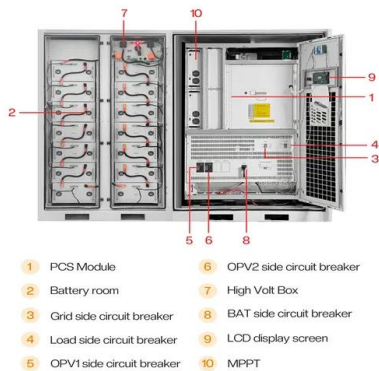

[AlphaESS STORION-T30 Outdoor Battery Cabinet, Battery and Energy Storage](#)

AlphaESS is able to provide outdoor battery cabinet solutions that are stable and flexible for the requirements of all our customer's battery and energy storage demands.