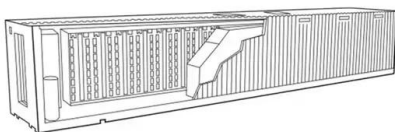

[Energy Storage Enclosures/Cabinets , Modular Design to Meet ...](#)

Our battery storage cabinets are constructed with a modular design, providing optimal flexibility for businesses across various sectors. Our power storage cabinets also adhere to safety and quality ...