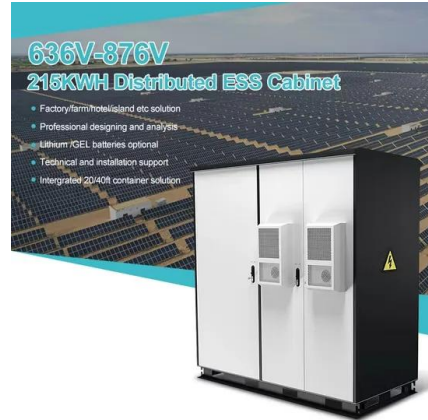

Emerson 30KW Switching DC Power Supply Indoor Cabinet System

As a golden distributor of Communication power supply, all products from 100 % Original and Brandnew unless per clients' requests; We offer one year warranty for all on-display products.