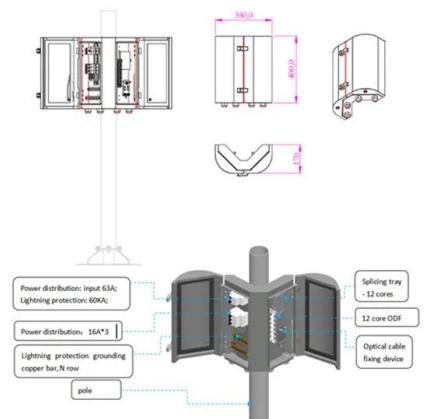

[30kw athens telecom energy storage cabinet for tunnels , etrailer](#)

Explore our collection of 30kw athens telecom energy storage cabinet for tunnels to find the perfect solution and get back to adventuring!

[7 alongamentos para fazer em casa e destravar o corpo](#)

Por esses motivos, a especialista separou sete alongamentos para fazer em casa e melhorar a qualidade de vida. Confira: 1 - Costas, peitoral, braços e pernas. Fique de pé, flexione o ...