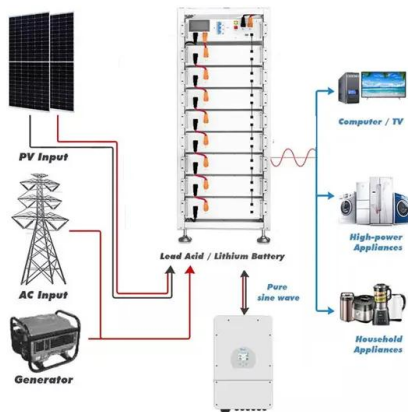

[Telecom Battery Backup System , Sunwoda Energy](#)

A telecom battery backup system is a comprehensive portfolio of energy storage batteries used as backup power for base stations to ensure a reliable and stable power supply.