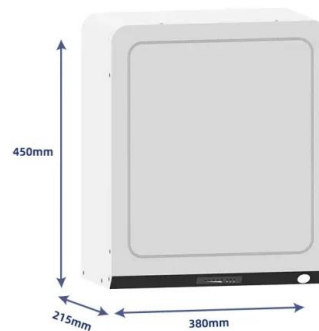

[285 Watt Solar Panels: Complete 2025 Guide, Specs & Best Models](#)

Comprehensive guide to 285 watt solar panels including specifications, top manufacturers, pricing, and installation considerations. Updated for 2025.