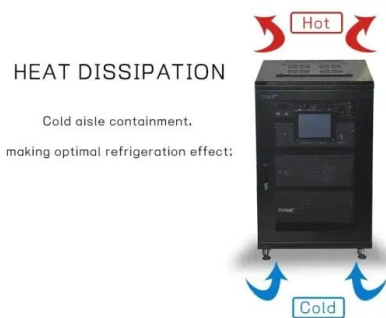

[PECRON Portable Power Station E2400LFP, 2048Wh Solar ...](#)

[High Capacity & Expansion]: The E2400LFP with a massive 2048Wh capacity, use two EP3000-48V extra batteries can expand up to 8192Wh, providing you with ample backup power for ...

[OUPES Exodus 2400 Portable Power Station, 2400W 2232Wh](#)

Built to last with EV-grade quality, the Exodus 2400 offers 3500+ charge cycles and a 10-year lifespan. The advanced BMS system ensures safety and reliability every step of the way.

[10 Best 2400w portable power station](#)

125M consumers helped this year.