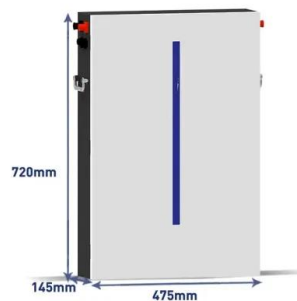

[Government, Military, and Municipal Use Containers](#)

Our ISO container offices and battery storage units are manufactured at our facility in Newark, NJ, USA to meet your requirements. Through collaboration with our partner, The Krydon Group, government ...

[How do I replace all the spaces with %20 in C#?](#)

How do I replace all the spaces with %20 in C#? Asked 16 years, 4 months ago Modified 1 year, 3 months ago Viewed 142k times