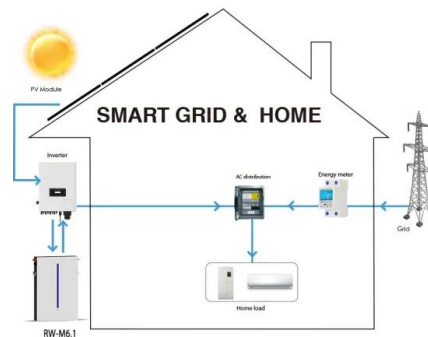

[Weatherproof Outdoor Electrical Enclosures , Durable Outdoor ...](#)

Discover AZE Telecom's weatherproof outdoor electrical enclosures and durable outdoor cabinets. Protect your electrical and telecom equipment from harsh environments with our IP-rated, ...