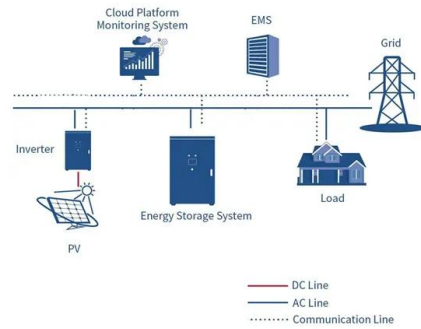

[12v Inverter, 12v DC to 110v/220v AC Power Inverter , inverter](#)

The modified sine wave inverter delivers 600-watt peak power and converts 12V DC from battery or car lighter to AC 110V or 220V household power. Come with a USB port, 12V to 110V inverter can be a ...