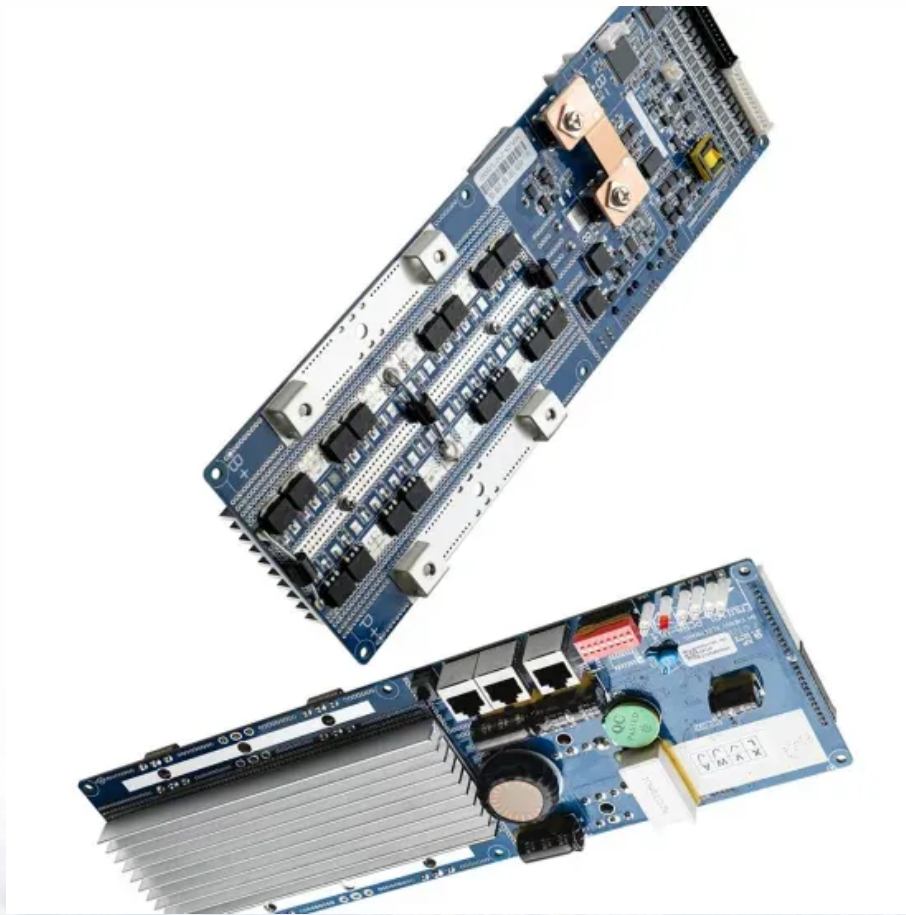

# 1200mm deep energy management battery storage cabinet for battery swapping stations