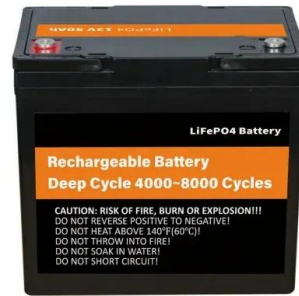

[Outdoor Telecom Cabinets & Enclosures , NEMA-Rated](#)

Whether you need a compact fiber distribution unit or a large UPS enclosure, each outdoor telecom box can be configured to support integrated power, fiber optic, and data systems within our facility.