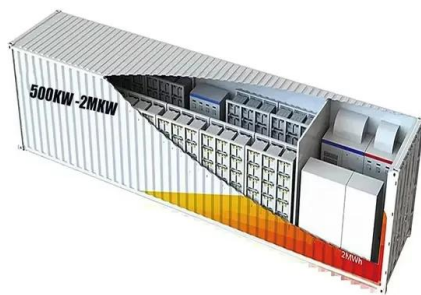

[Site Battery Storage Cabinet, Base Station Energy Storage](#)

Highjoule's Site Battery Storage Cabinet ensures uninterrupted power for base stations with high-efficiency, compact, and scalable energy storage. Ideal for telecom, off-grid, and emergency backup ...